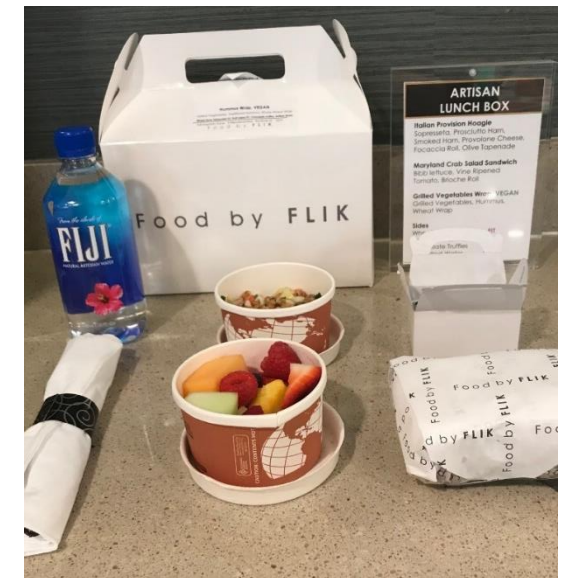

Please give us your feedback

School Group Grub

Choice of Sandwich
Whole Fruit, Bagged Chip
Oatmeal Raisin Cookie
Bottled Water
9

Simple & Fresh Lunch Box

Choice of Sandwich
Seasonal Fruit Salad **FIT**, BBQ Spiced FLIK Chips
Jumbo Chocolate Chip Cookie
Bottled Water
15

Artisan Lunch Box

Choice of Sandwich
Seasonal Fruit Salad **FIT**
Wheat Berry Tabbouleh **FIT**
Chocolate Truffles, Bottled Water
18

Let us know what you thought of the four group meal option by clicking [HERE](#)